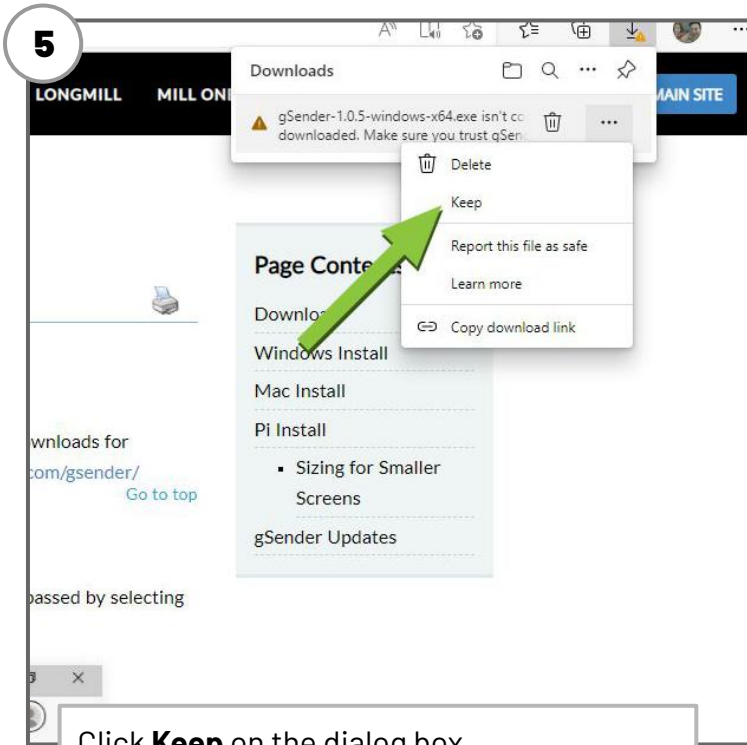

# gSender - Microsoft Edge Browser Install

Click **Keep** on the dialog box.

On the next warning, click the down arrow beside **Show More**.

When the box expands, click **Keep anyway**.

Click **Open File**.