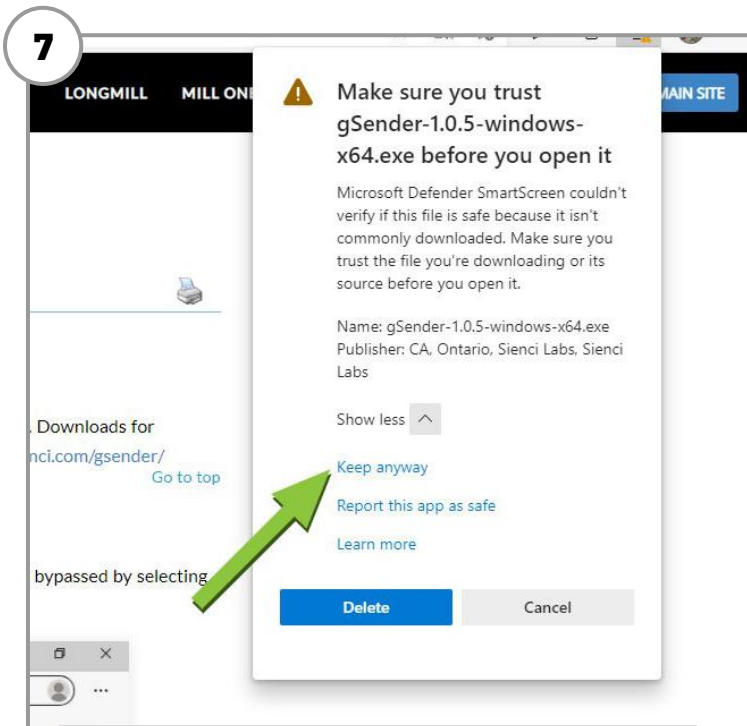

# gSender - Microsoft Edge Browser Install

Click **Keep** on the dialog box.

On the next warning, click the down arrow beside **Show More**.

When the box expands, click **Keep anyway**.

Click **Open File**.