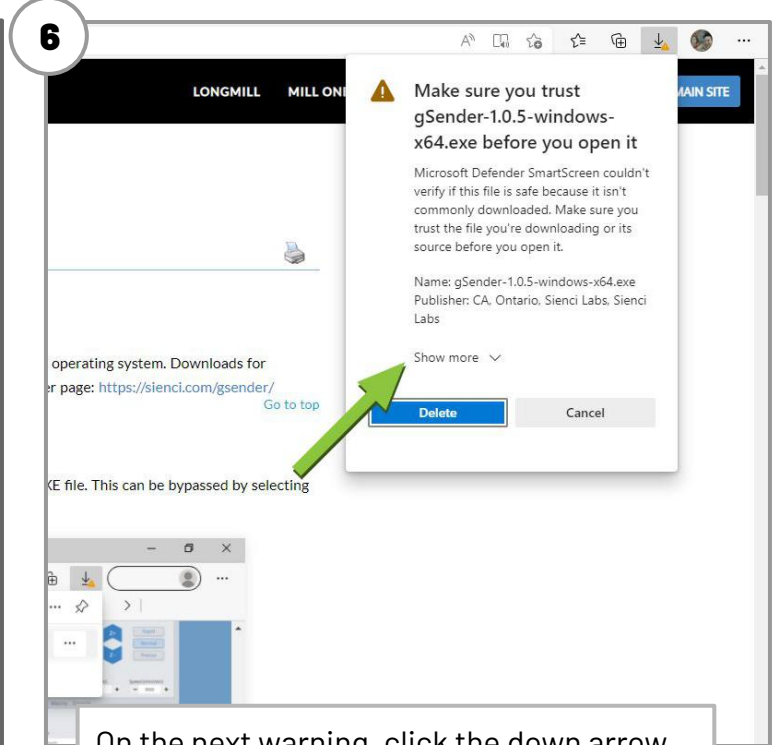

# gSender - Microsoft Edge Browser Install

Click **Keep** on the dialog box.

On the next warning, click the down arrow beside **Show More**.

When the box expands, click **Keep anyway**.

Click **Open File**.